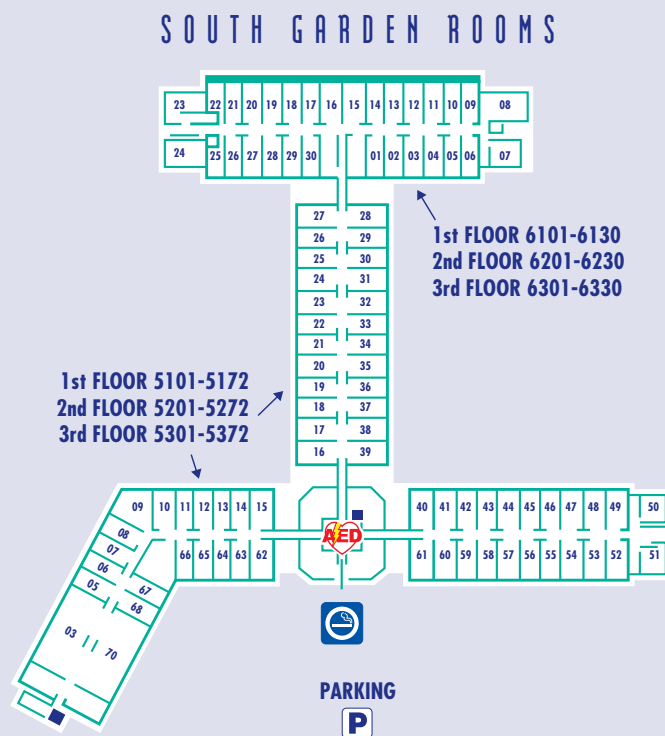

1 Contemporary Tower

1st Floor

- Lobby
- Food 'n Fun Center (Fast Food)
- Contemporary Grounds

2nd Floor

- Americas Level
- Meeting/Banquet Rooms
- Access to Convention Center

3rd Floor

- Olympiad Health Club
- Contemporary Salon

4th Floor

- Concourse Steakhouse
- Chef Mickey's Buffet
- Outer Rim Lounge
- Shops
- Arcade
- Access to Monorail
- Observation Deck
- Fireworks Viewing
- *Disney Vacation Club* Information Center

15th Floor

- 14 South Parking
- 15 Monorail Beam
- 16 Convention Center
- 17 Bus Stop
- 18 Disney's Magical Express Bus Stop
- Automated External Defibrillator

- 5th FLOOR 4101-4124
- 6th FLOOR 4201-4248
- 7th FLOOR 4301-4348
- 8th FLOOR 4401-4448
- 9th FLOOR 4501-4548

- 10th FLOOR 4601-4648
- 11th FLOOR 4701-4748
- 12th FLOOR 4801-4848
- 14th FLOOR 4900-4932

ELEVATOR LOCATIONS

DESIGNATED SMOKING LOCATION