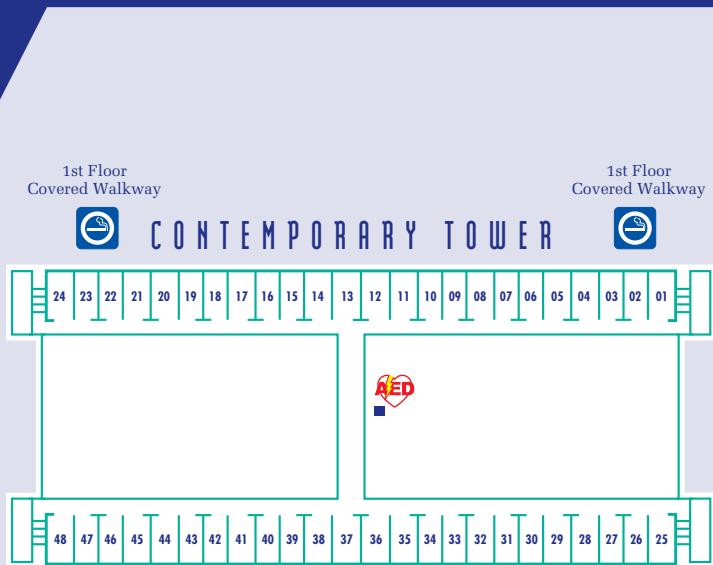

1 Contemporary Tower

1st Floor

- Lobby
- Food 'n Fun Center (Fast Food)
- Contemporary Grounds

2nd Floor

- Americas Level
- Meeting/Banquet Rooms
- Access to Convention Center

3rd Floor

- Olympiad Health Club
- Contemporary Salon

4th Floor

- Concourse Steakhouse
- Chef Mickey's Buffet
- Outer Rim Lounge
- Shops
- Arcade
- Access to Monorail
- Observation Deck
- Fireworks Viewing
- *Disney Vacation Club* Information Center

15th Floor

- 14 South Parking
- 15 Monorail Beam
- 16 Convention Center
- 17 Bus Stop
- 18 Disney's Magical Express Bus Stop
- Automated External Defibrillator

- 5th FLOOR 4101-4124
- 6th FLOOR 4201-4248
- 7th FLOOR 4301-4348
- 8th FLOOR 4401-4448
- 9th FLOOR 4501-4548

- 10th FLOOR 4601-4648
- 11th FLOOR 4701-4748
- 12th FLOOR 4801-4848
- 14th FLOOR 4900-4932

ELEVATOR LOCATIONS

DESIGNATED SMOKING LOCATION