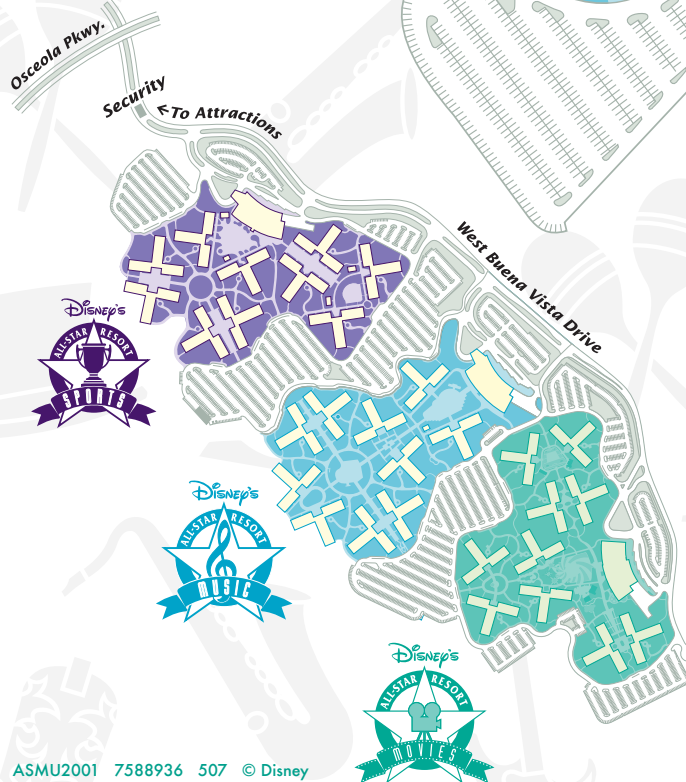

**Room Number**

**Floor Number**

**Building Number**

- A** Piano Pool
- B** Guest Laundry and Restrooms
- C** Playground
- D** Calypso Pool and Kiddie Pool
- E** Guest Laundry and Restrooms
- F** Walt Disney World Transportation Bus Stop
- G** Check-in Parking
- H** Check-in and Concierge
- I** Note'able Arcade
- J** Maestro Mickey's
- K** Intermission Food Court
- L** Celebrity Hall
- M** Disney's Magical Express Bus Stop
- AED** Automated External Defibrillators
- Designated Smoking Location
- DVC** Disney Vacation Club Information Center