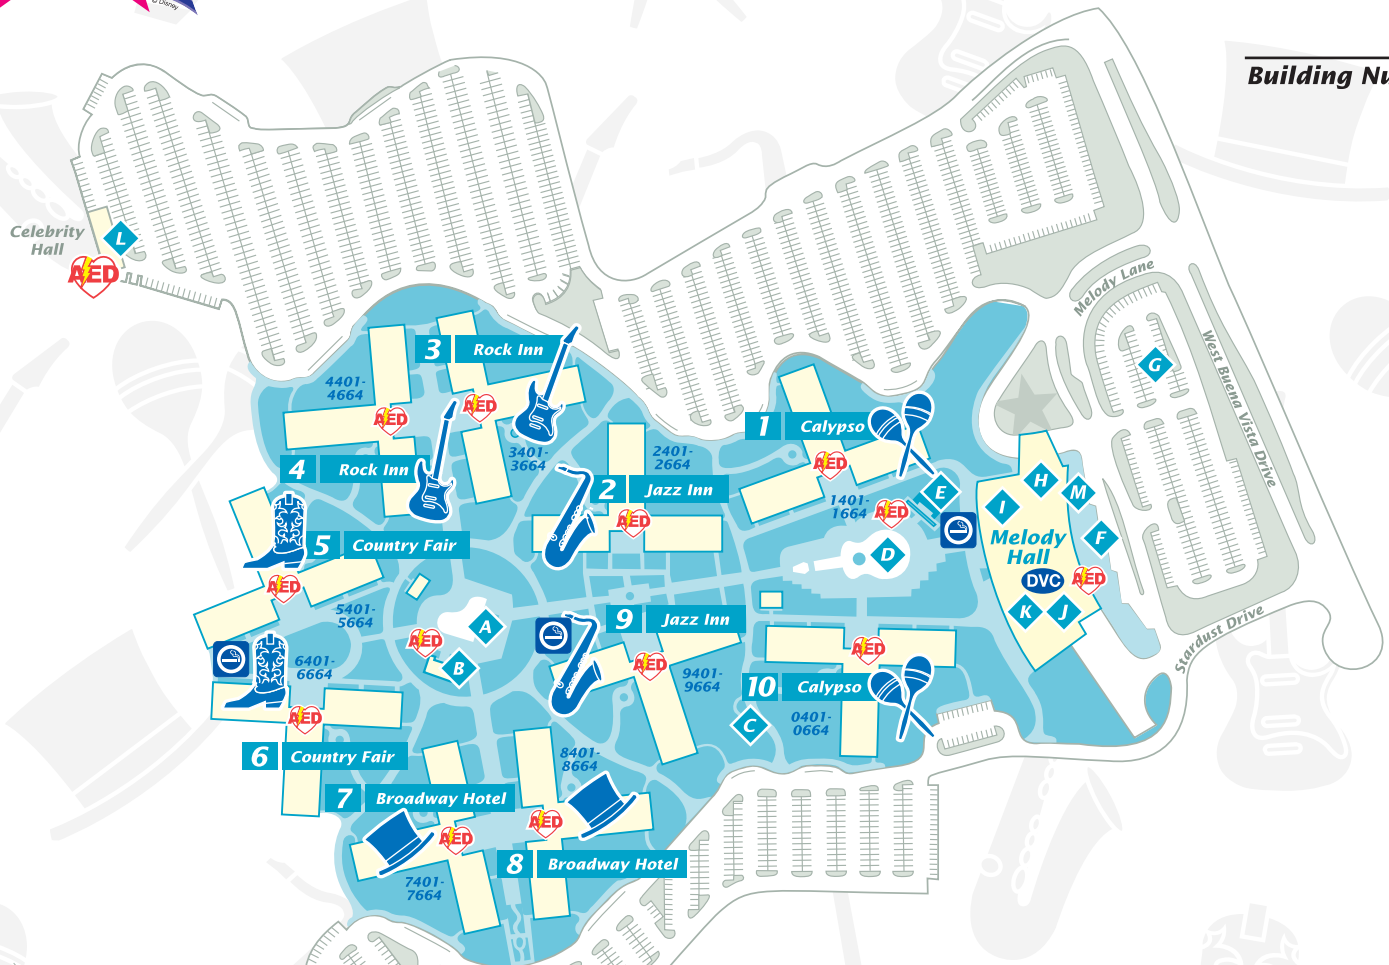

**Room Number**

**Floor Number**

**Building Number**

- A** Piano Pool
- B** Guest Laundry and Restrooms
- C** Playground
- D** Calypso Pool and Kiddie Pool
- E** Guest Laundry and Restrooms
- F** Walt Disney World Transportation Bus Stop
- G** Check-in Parking
- H** Check-in and Concierge
- I** Note'able Arcade
- J** Maestro Mickey's
- K** Intermission Food Court
- L** Celebrity Hall
- M** Disney's Magical Express Bus Stop
- AED** Automated External Defibrillators
- Designated Smoking Location
- DVC** Disney Vacation Club Information Center