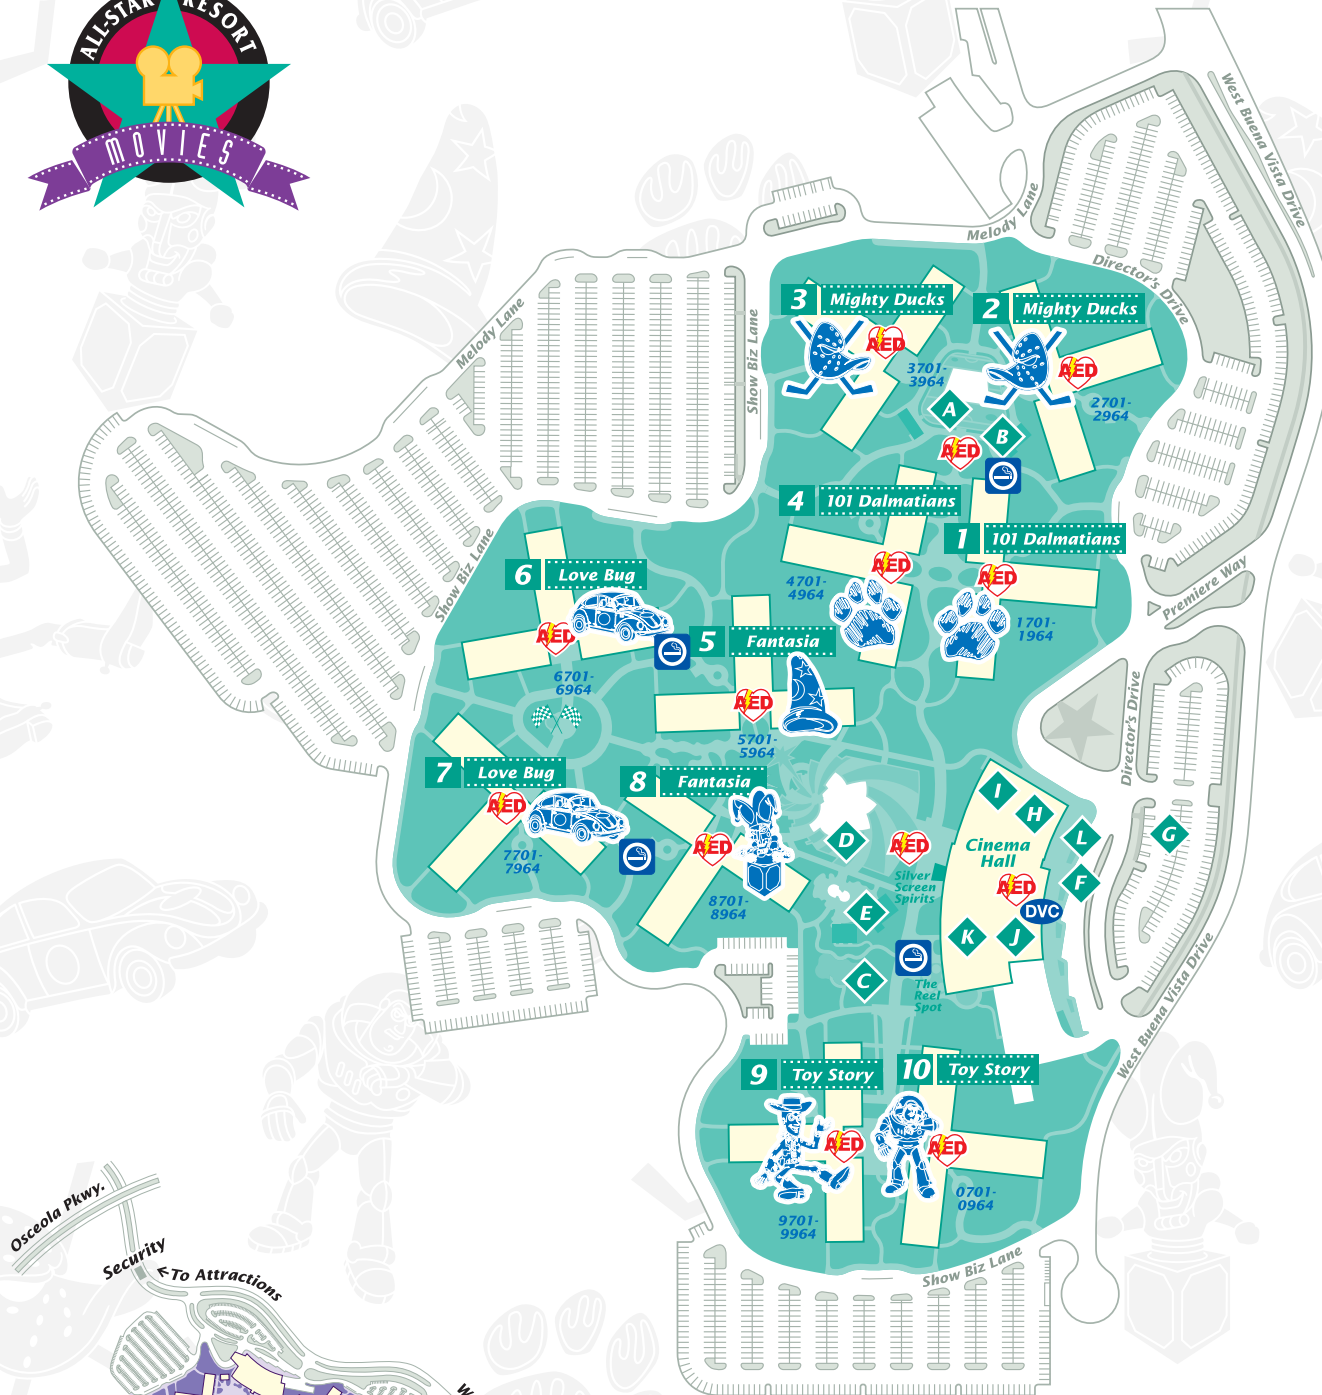

Room Number

Floor Number

Building Number

- A** Duck Pond Pool
- B** Guest Laundry and Restrooms
- C** Playground
- D** Fantasia Pool and Kiddie Pool
- E** Guest Laundry and Restrooms
- F** Walt Disney World Transportation Bus Stop
- G** Check-in Parking
- H** Check-in and Concierge
- I** Reel Fun Arcade
- J** Donald's Double Feature
- K** World Premier Food Court
- L** Disney's Magical Express Bus Stop
- DVC** Disney Vacation Club Information Center
- AED** Automated External Defibrillators
- Designated Smoking Location